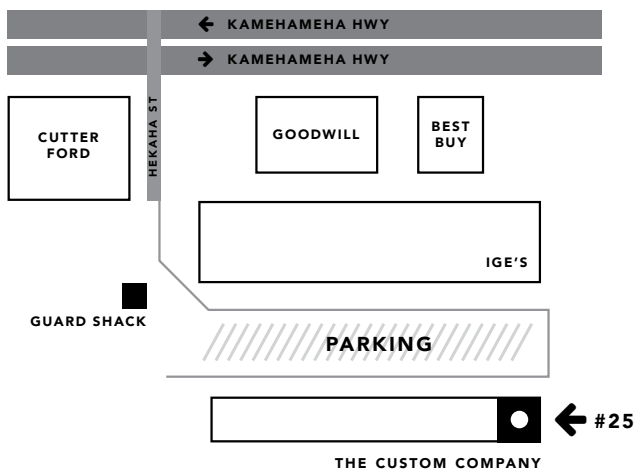

Store Hours:

Monday - Friday 9:00A - 4:00P

Saturday 10:00A - 2:00P

Summer Hours:

(effective July 8 - August 17, 2019)

Monday - Saturday 9:00A - 5:00P

REQUIRED (6th grade and 7th/8th grade P.E. elective): KCS P.E. shorts
OPTIONAL (Elementary): KCS P.E. shorts