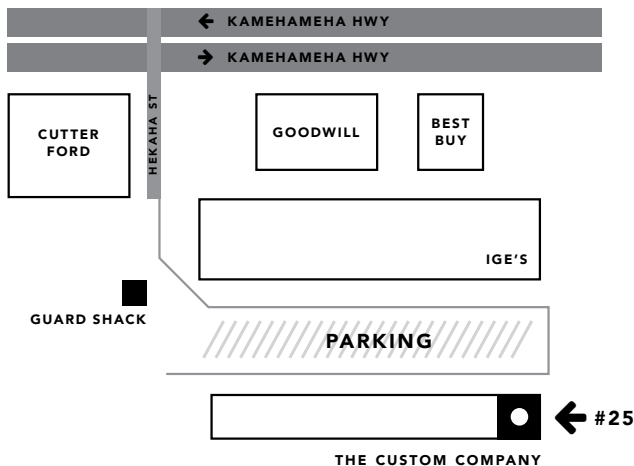

Store Hours:

Monday–Friday 9:00A–4:00P

Saturday 10:00A–2:00P

Summer Hours (effective Thurs., July 5, 2018):

Monday–Saturday 9:00A–5:00P

REQUIRED (1st-8th grade): KCS uniform top and KCS uniform jacket
REQUIRED (6th grade and 7th/8th grade P.E. elective): KCS P.E. shorts
OPTIONAL (elementary): KCS P.E. shorts